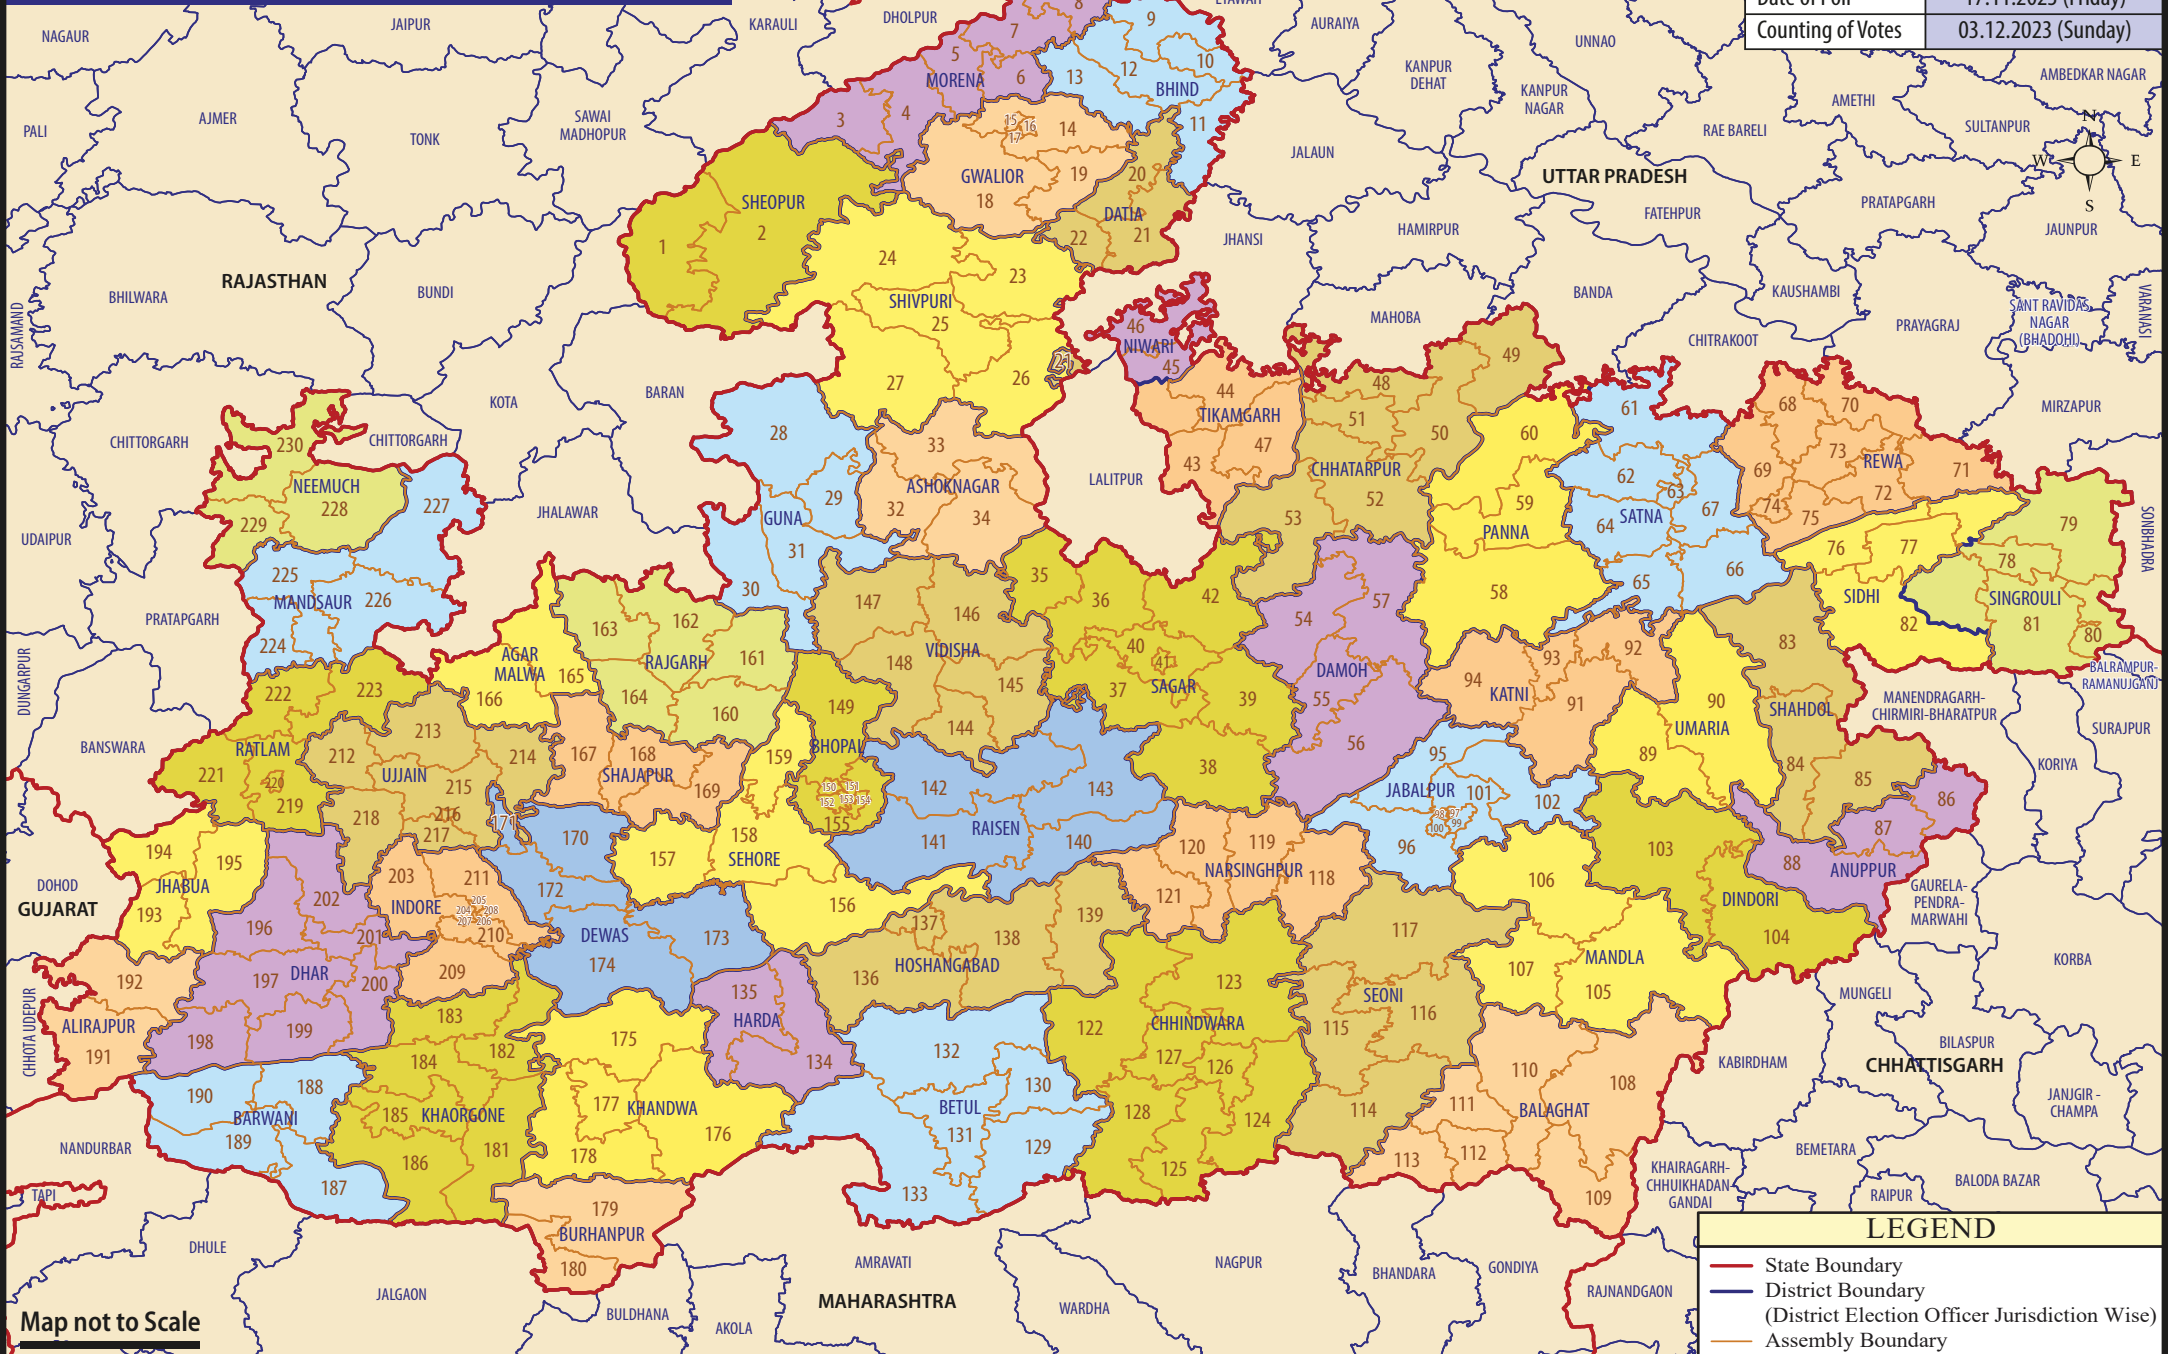

General Election to Legislative Assembly of Madhya Pradesh - 2023

Poll Event	Single Phase (All 230 ACs)
Issue of Notification	21.10.2023 (Saturday)
Date of Poll	17.11.2023 (Friday)
Counting of Votes	03.12.2023 (Sunday)

Map not to Scale