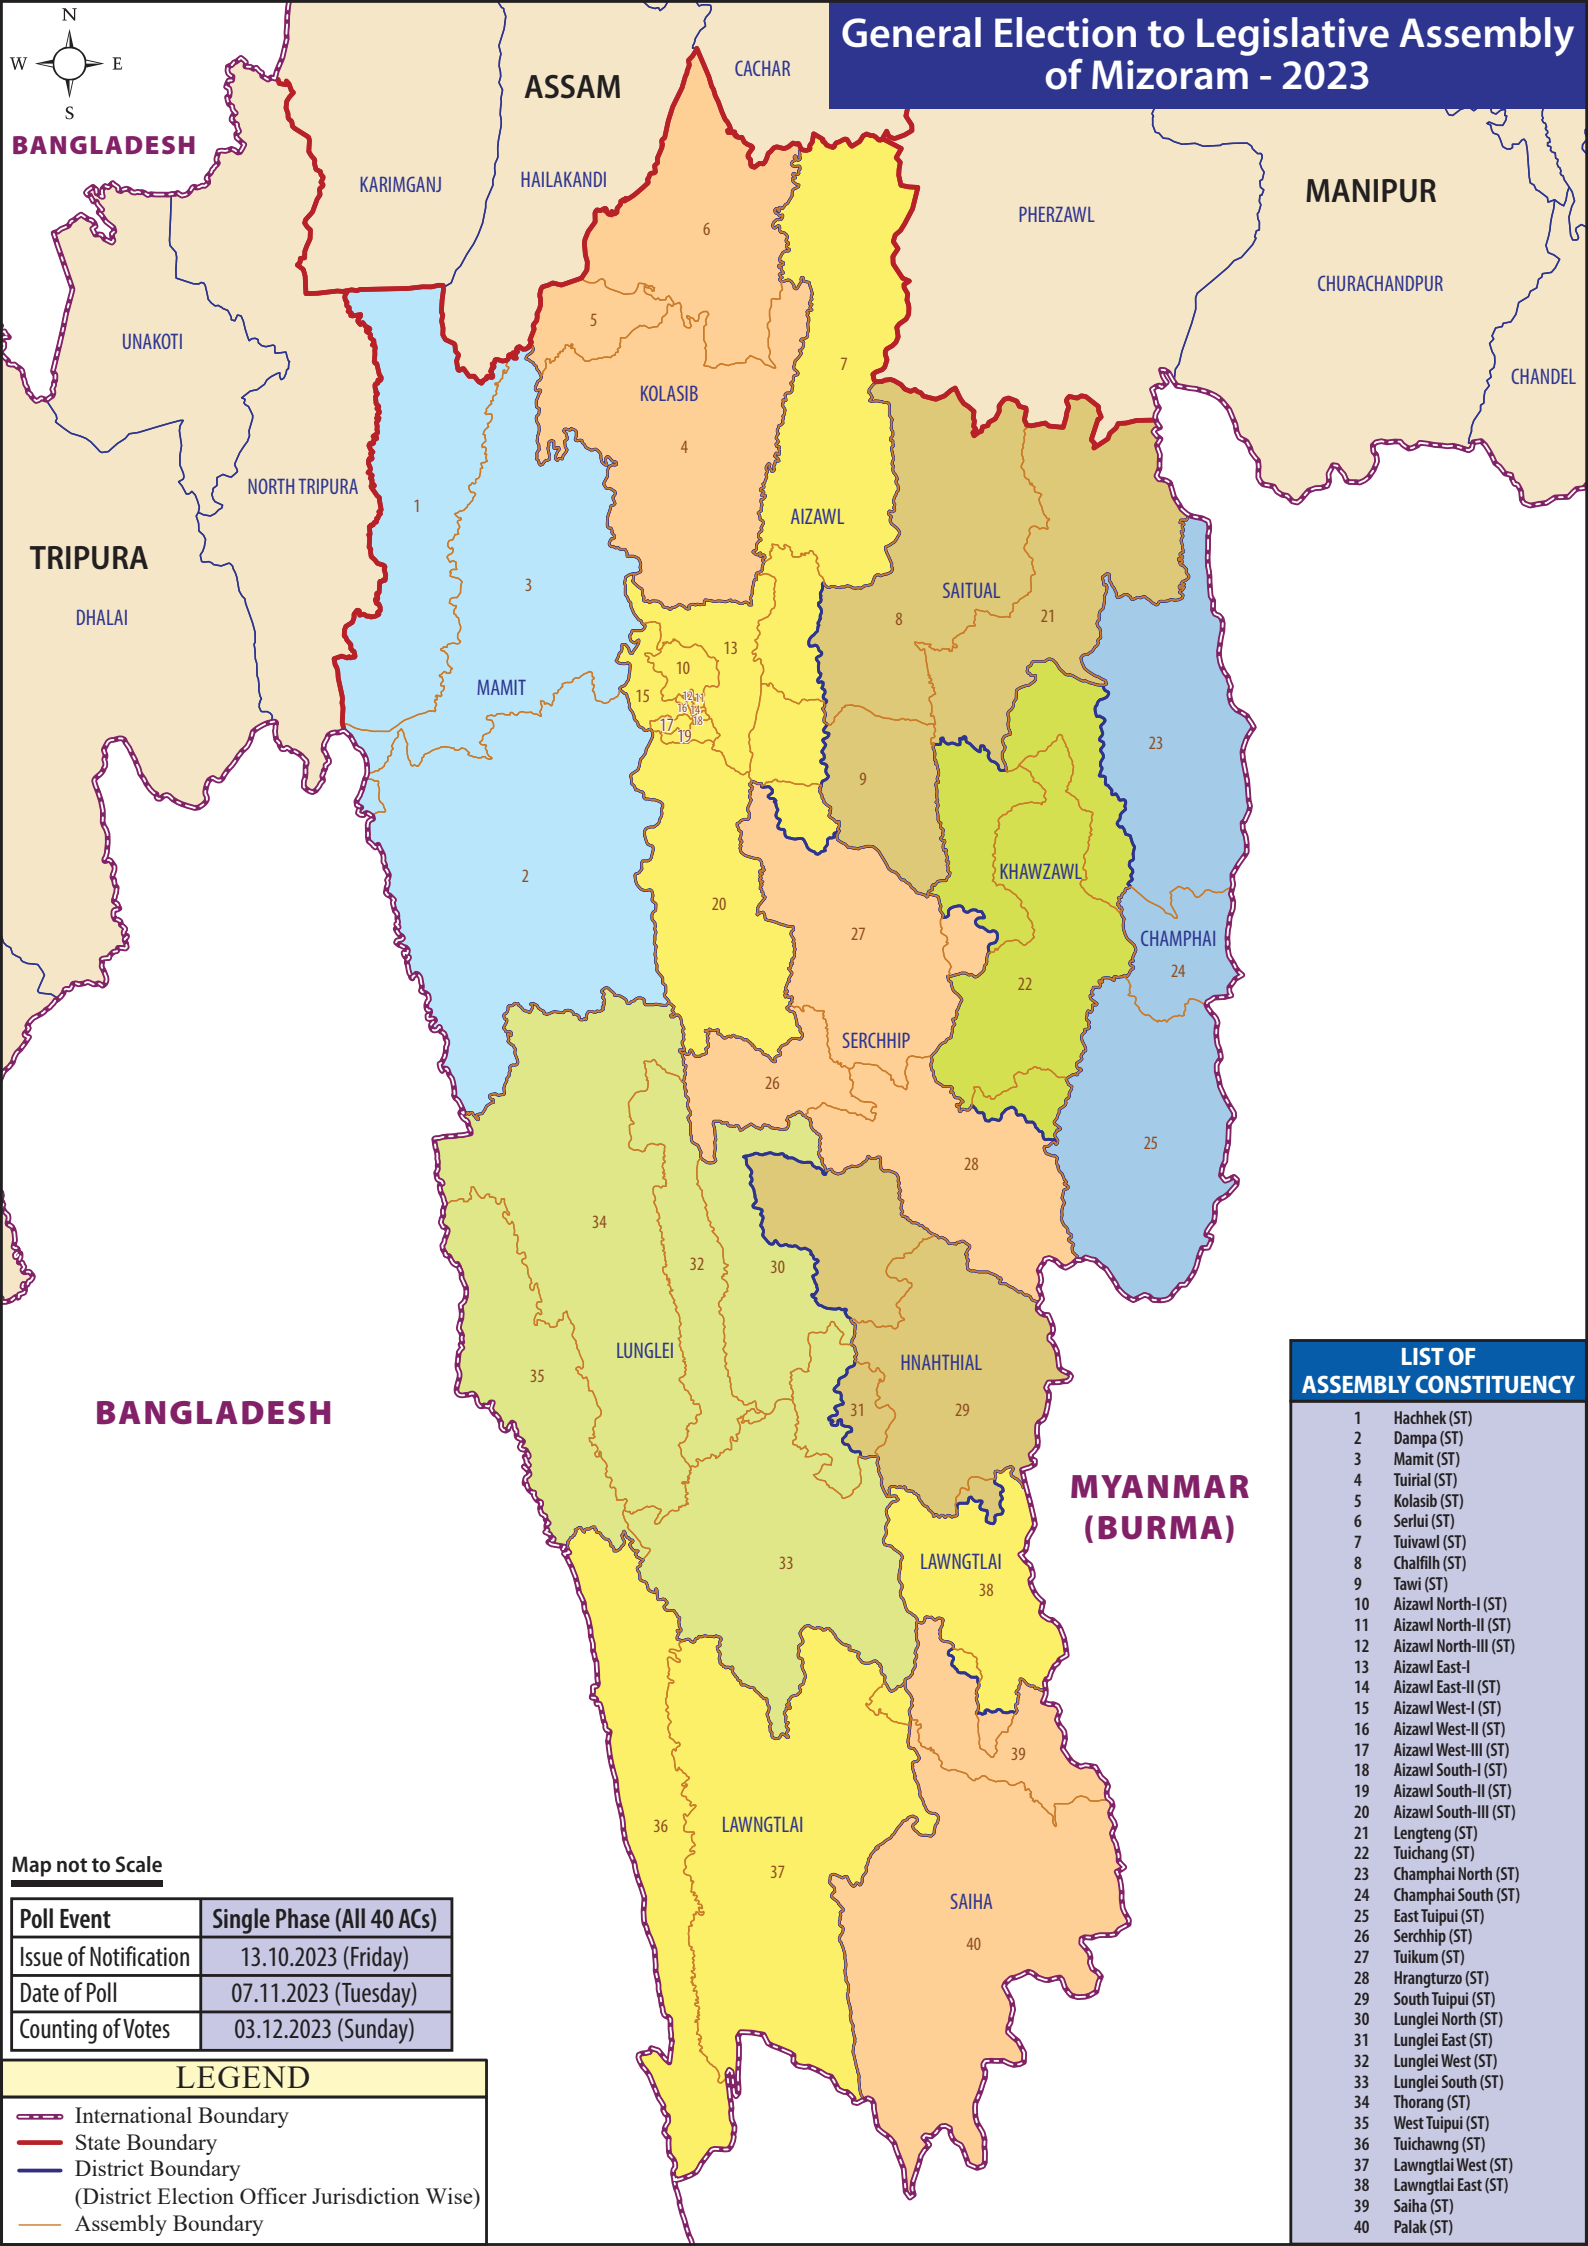

General Election to Legislative Assembly of Mizoram - 2023

LIST OF ASSEMBLY CONSTITUENCY

1. 1 Hachhek (ST)
2. 2 Dampa (ST)
3. 3 Mamit (ST)
4. 4 Tuirial (ST)
5. 5 Kolasib (ST)
6. 6 Serlui (ST)
7. 7 Tuivawl (ST)
8. 8 Chalfih (ST)
9. 9 Tawi (ST)
10. 10 Aizawl North-I (ST)
11. 11 Aizawl North-II (ST)
12. 12 Aizawl North-III (ST)
13. 13 Aizawl East-I
14. 14 Aizawl East-II (ST)
15. 15 Aizawl West-I (ST)
16. 16 Aizawl West-II (ST)
17. 17 Aizawl West-III (ST)
18. 18 Aizawl South-I (ST)
19. 19 Aizawl South-II (ST)
20. 20 Aizawl South-III (ST)
21. 21 Lengteng (ST)
22. 22 Tuichang (ST)
23. 23 Champhai North (ST)
24. 24 Champhai South (ST)
25. 25 East Tuipui (ST)
26. 26 Serchhip (ST)
27. 27 Tuikum (ST)
28. 28 Hrangturzo (ST)
29. 29 South Tuipui (ST)
30. 30 Lunglei North (ST)
31. 31 Lunglei East (ST)
32. 32 Lunglei West (ST)
33. 33 Lunglei South (ST)
34. 34 Thorang (ST)
35. 35 West Tuipui (ST)
36. 36 Tuichawng (ST)
37. 37 Lawngtlai West (ST)
38. 38 Lawngtlai East (ST)
39. 39 Saiha (ST)
40. 40 Palak (ST)

Map not to Scale

Poll Event	Single Phase (All 40 ACs)
Issue of Notification	13.10.2023 (Friday)
Date of Poll	07.11.2023 (Tuesday)
Counting of Votes	03.12.2023 (Sunday)

LEGEND

- International Boundary
- State Boundary
- District Boundary
  (District Election Officer Jurisdiction Wise)
- Assembly Boundary