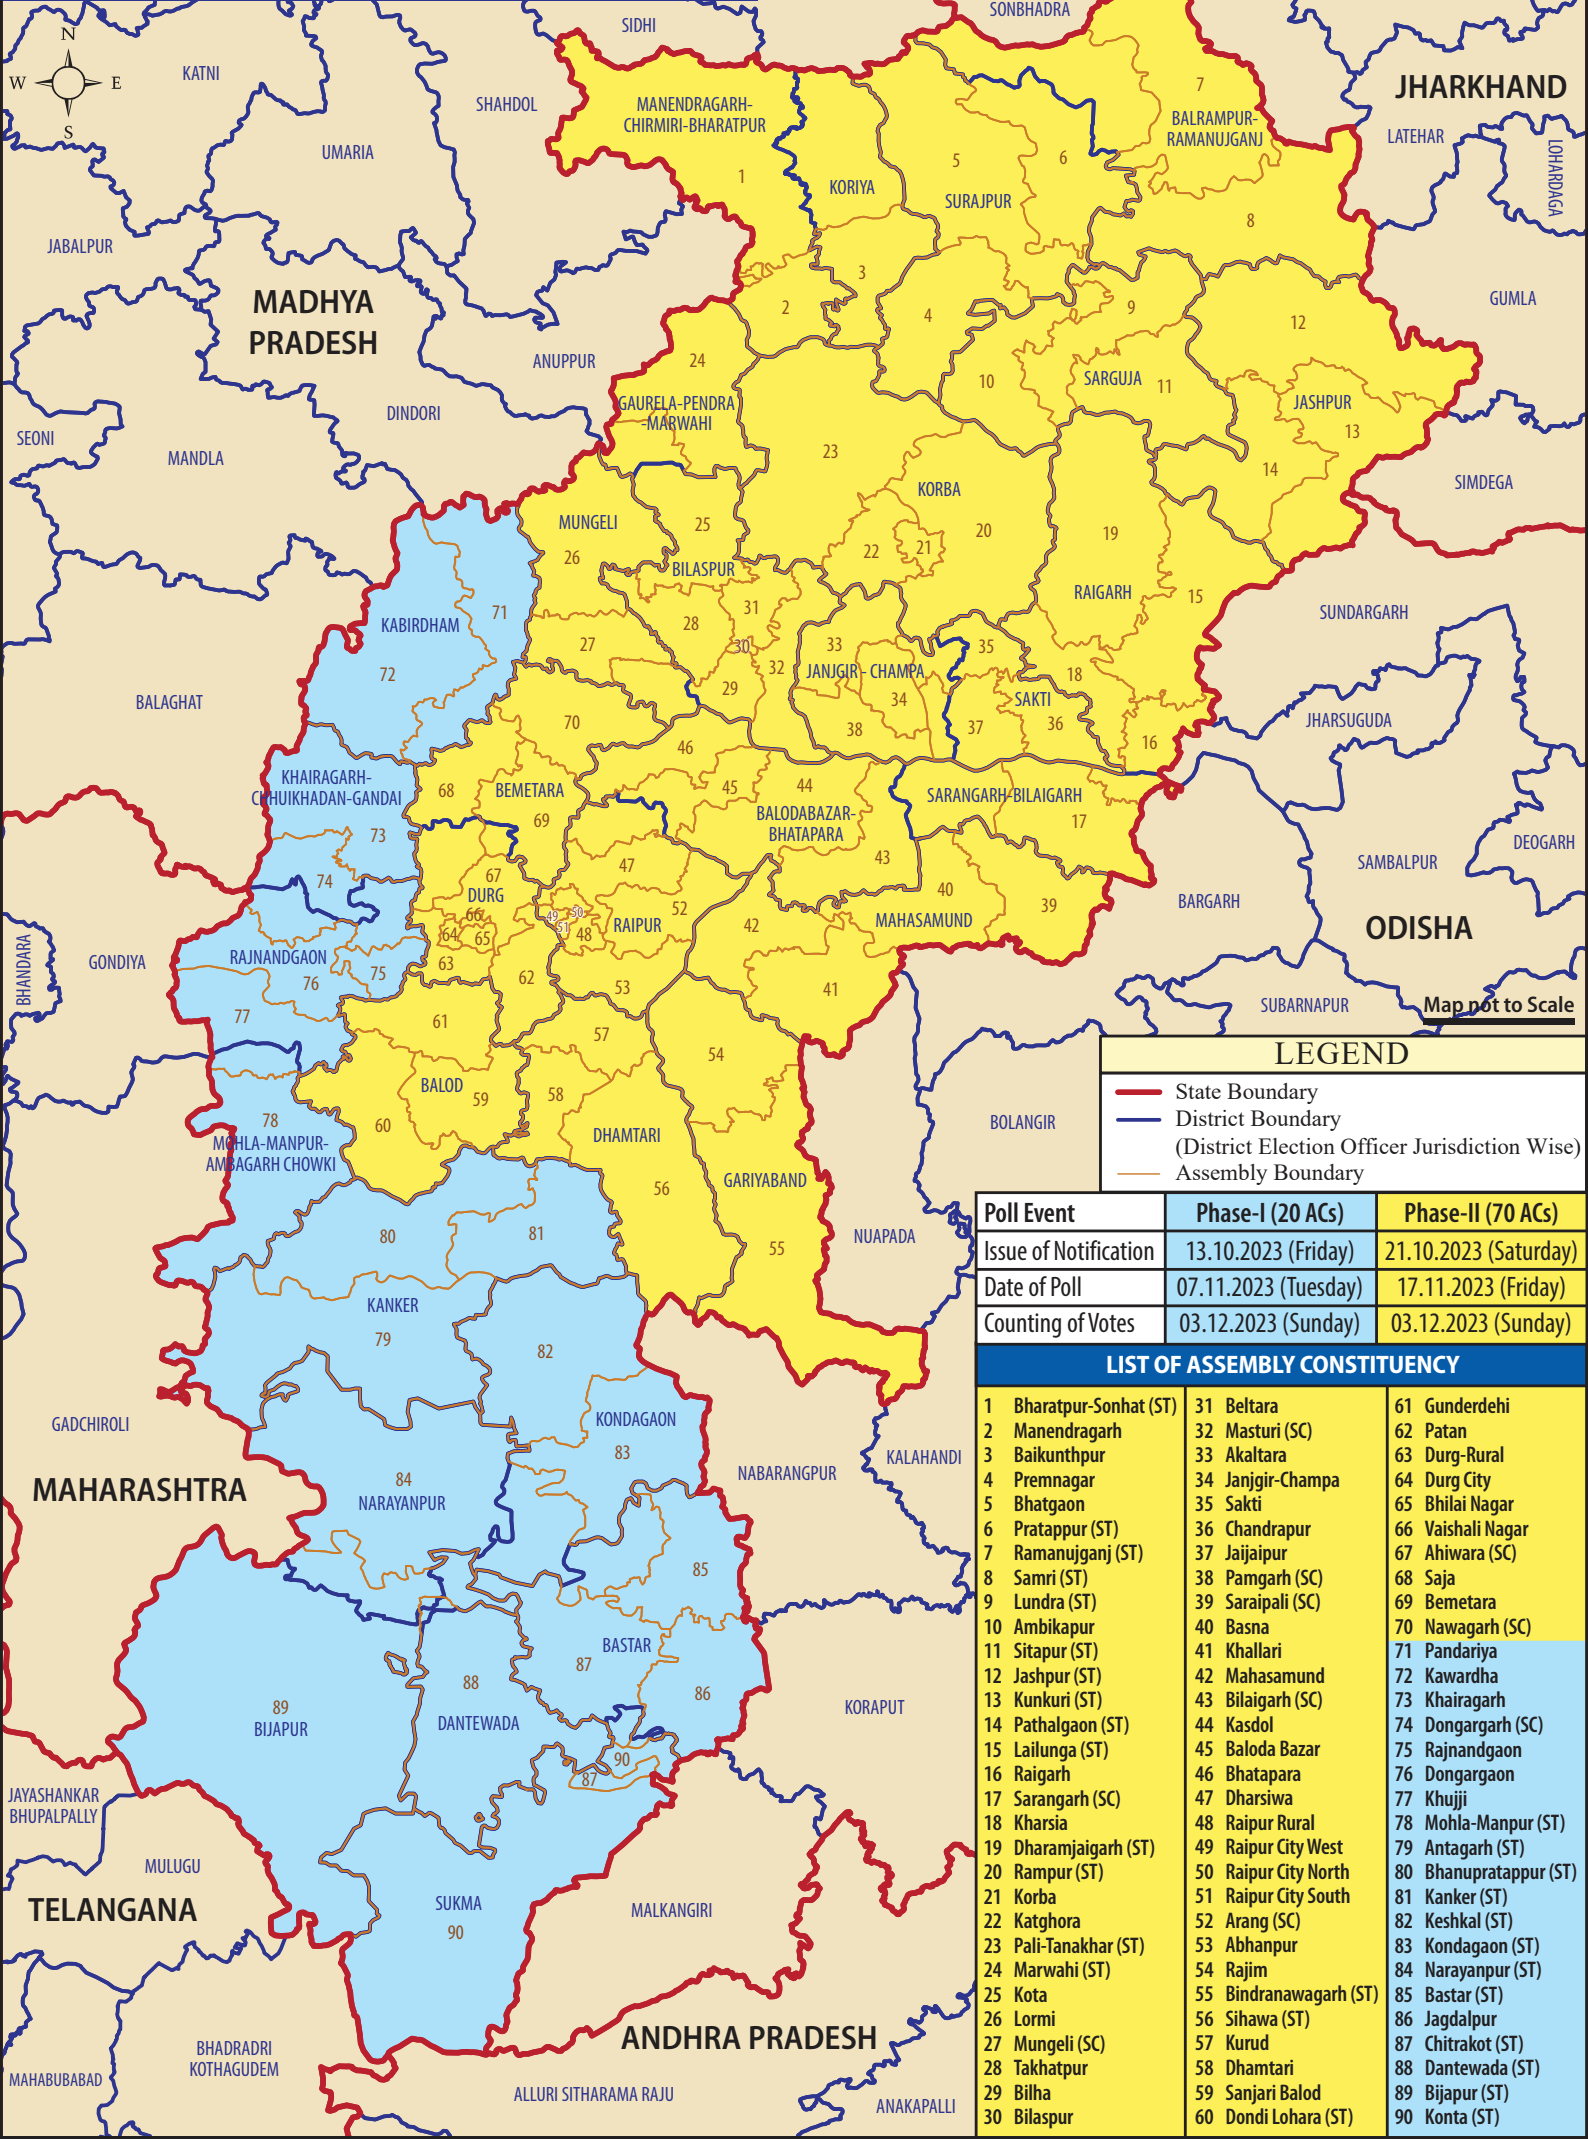

General Election to Legislative Assembly of Chhattisgarh - 2023

Map not to Scale

LEGEND		
—	State Boundary	
—	District Boundary	
—	(District Election Officer Jurisdiction Wise)	
—	Assembly Boundary	

Poll Event	Phase-I (20 ACs)	Phase-II (70 ACs)
Issue of Notification	13.10.2023 (Friday)	21.10.2023 (Saturday)
Date of Poll	07.11.2023 (Tuesday)	17.11.2023 (Friday)
Counting of Votes	03.12.2023 (Sunday)	03.12.2023 (Sunday)

LIST OF ASSEMBLY CONSTITUENCY		
1 Bharatpur-Sonhat (ST)	31 Beltara	61 Gunderdehi
2 Manendragarh	32 Masturi (SC)	62 Patan
3 Baikunthpur	33 Akaltara	63 Durg-Rural
4 Premnagar	34 Janjgir-Champa	64 Durg City
5 Bhatgaon	35 Sakti	65 Bhilai Nagar
6 Pratappur (ST)	36 Chandrapur	66 Vaishali Nagar
7 Ramanujganj (ST)	37 Jaijaipur	67 Ahiwara (SC)
8 Samri (ST)	38 Pamgarh (SC)	68 Saja
9 Lundra (ST)	39 Saraipali (SC)	69 Bemetara
10 Ambikapur	40 Basna	70 Nawagarh (SC)
11 Sitapur (ST)	41 Khallari	71 Pandariya
12 Jashpur (ST)	42 Mahasamund	72 Kawardha
13 Kunkuri (ST)	43 Bilaigarh (SC)	73 Khairagarh
14 Pathalgaon (ST)	44 Kasdol	74 Dongargarh (SC)
15 Lailunga (ST)	45 Baloda Bazar	75 Rajnandgaon
16 Raigarh	46 Bhatapara	76 Dongargaon
17 Sarangarh (SC)	47 Dharsiwa	77 Khujji
18 Kharsia	48 Raipur Rural	78 Mohla-Manpur (ST)
19 Dharamjaigarh (ST)	49 Raipur City West	79 Antagarh (ST)
20 Rampur (ST)	50 Raipur City North	80 Bhanupratappur (ST)
21 Korba	51 Raipur City South	81 Kanker (ST)
22 Katghora	52 Arang (SC)	82 Keshkal (ST)
23 Pali-Tanakhar (ST)	53 Abhanpur	83 Kondagaon (ST)
24 Marwahi (ST)	54 Rajim	84 Narayanpur (ST)
25 Kota	55 Bindranawagarh (ST)	85 Bastar (ST)
26 Lormi	56 Sihawa (ST)	86 Jagdalpur
27 Mungeli (SC)	57 Kurud	87 Chitrakot (ST)
28 Takhatpur	58 Dhamtari	88 Dantewada (ST)
29 Bilha	59 Sanjari Balod	89 Bijapur (ST)
30 Bilaspur	60 Dondi Lohara (ST)	90 Konta (ST)